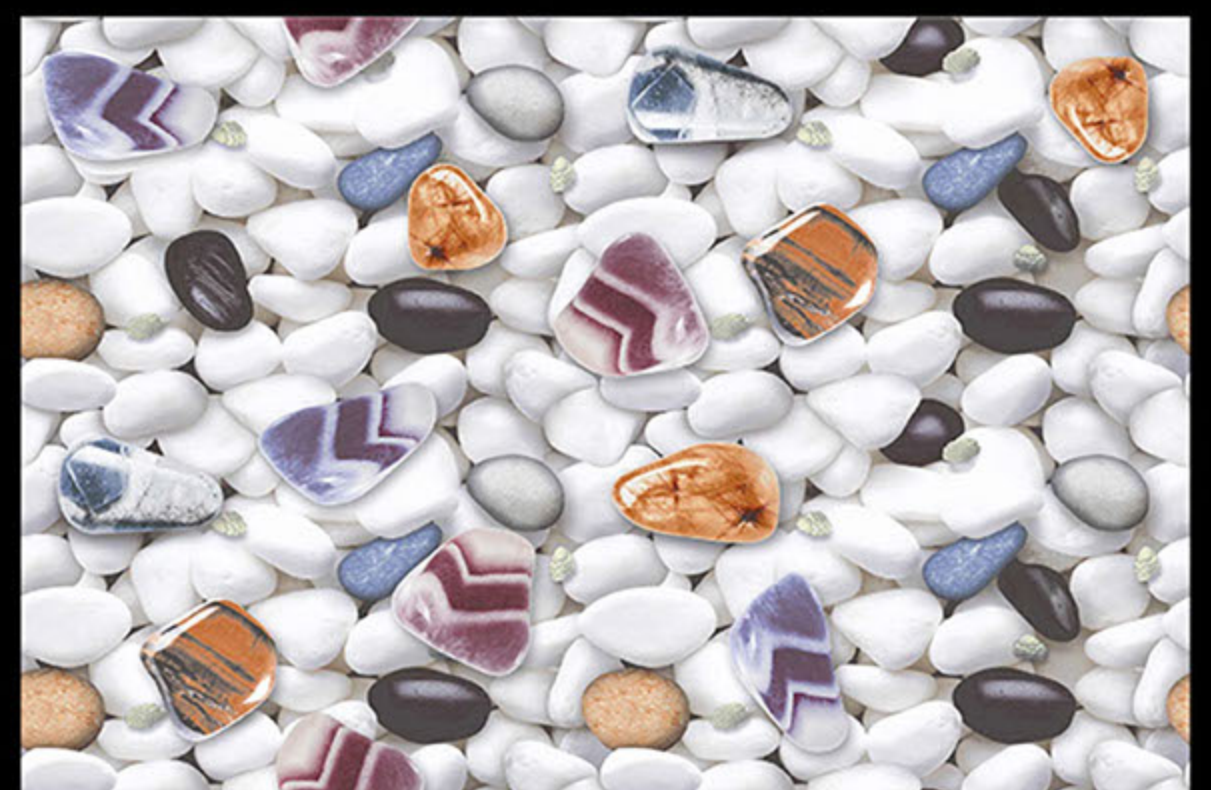

1126-D

Digital Wall Tiles

300x450 MM